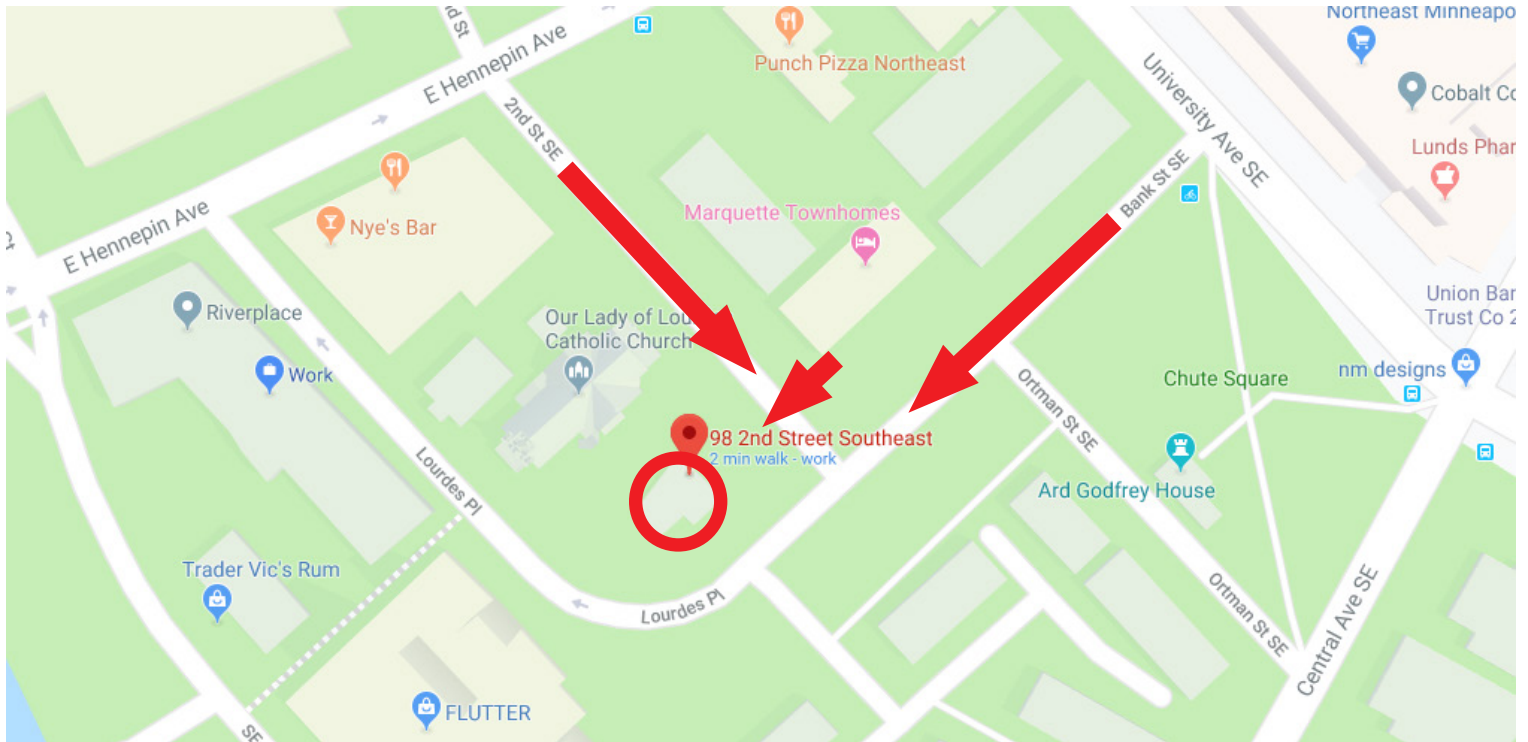

Parking Guide

1 SE MAIN STREET, SUITE 600, MINNEAPOLIS

propel
nonprofits

power your mission

Park in the Municipal Garage at Riverplace (SE Parking)
98 2nd Street SE, Minneapolis | Corner of 2nd Street SE & Bank Street SE
\$2/hour, no time limit - NOTE: It's a cashless facility.

Take the elevators or the stairs to Level A - Floor "2".

NOTE: if you park on the first level, this is the floor you'll come in on.

RAMP LEVEL		FLOOR
STREET EXIT.....		3
LEVEL A.....		2
LEVEL B.....		MEZZANINE
LEVEL C.....		1

Turn right/west in the foyer by Midwest Modular

Turn to the right and proceed down long red/white hall

Walk toward yellow/white hall to elevators

Keep going past courtyard

When you reach the commons space, your'e getting close!

Once you're here, take these to the 6th floor and you'll have arrived! We promise, it's much easier the second time.

Looking at the building map, this lays out the steps above (assuming you get off the elevator at Floor 2).